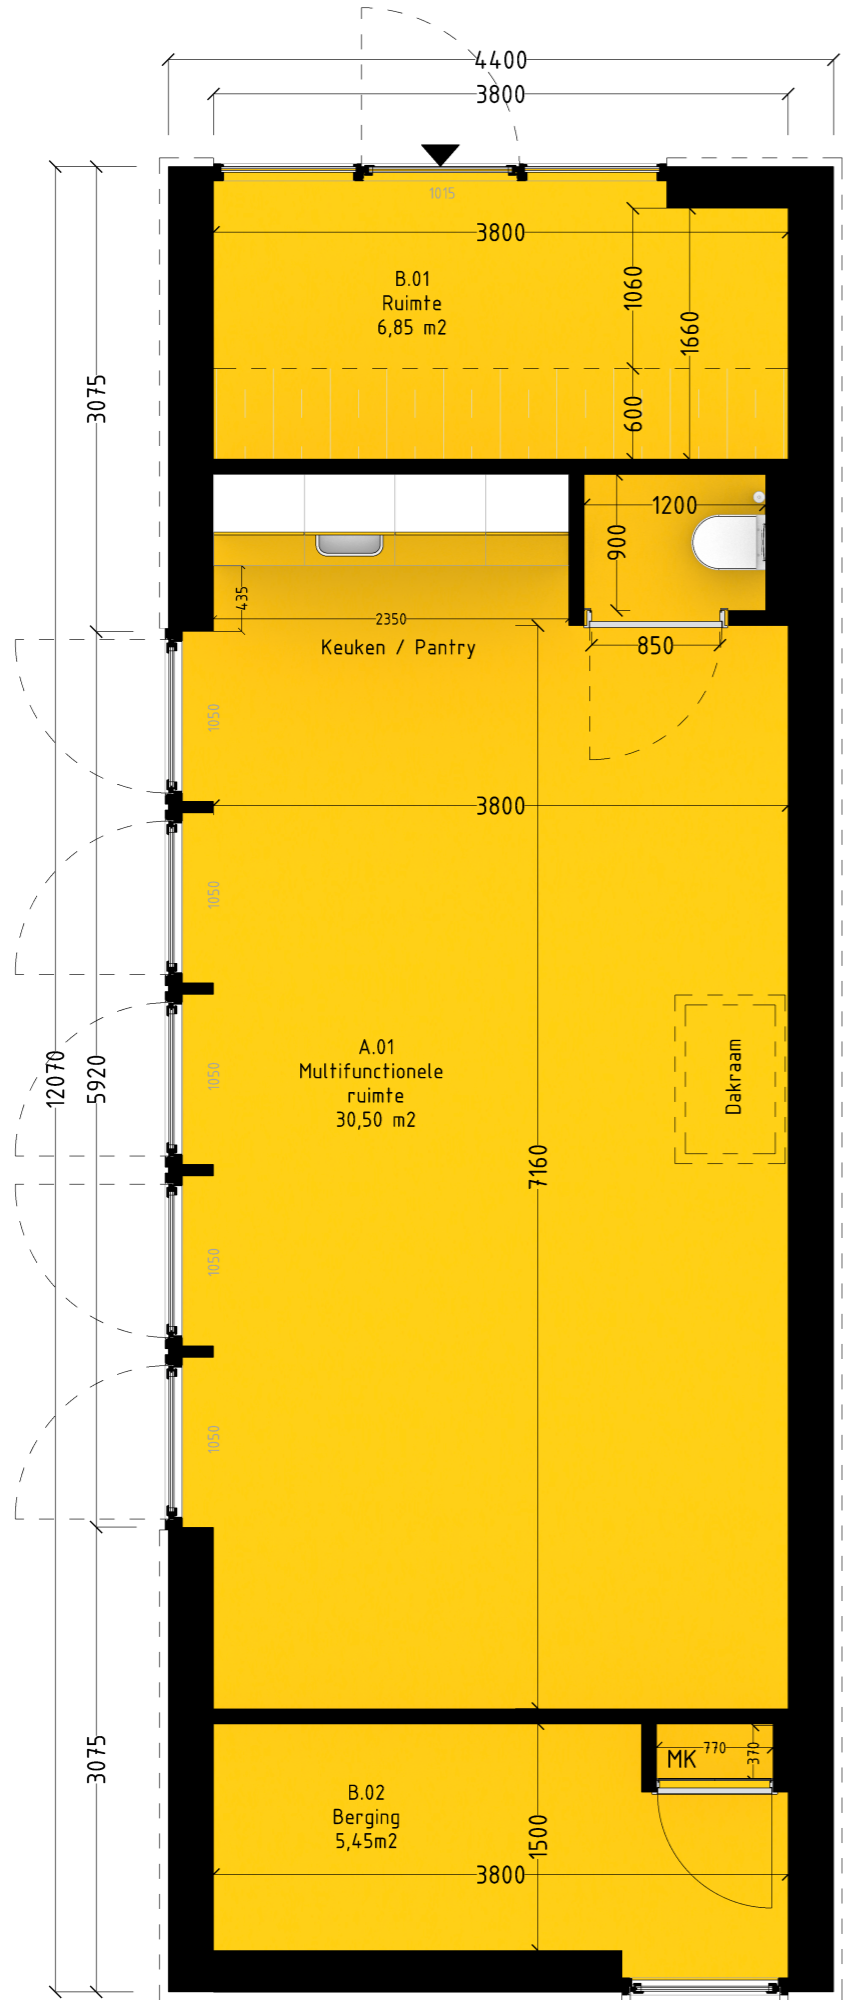

**THE NEW MAKERS**

BENEDENRIJWEG 186, 2987 VB RIDDERKERK  
INFO@THENEWMARKERS.COM  
085 06 06 630

**PROJECT INFORMATION**

**PD**

PROJECT NUMBER: 990-000  
PROJECT MANAGER: FVZ  
LEAD ENGINEER: JyV  
CLIENT: ERA Contour

**NOTES**

/

**DRAWING INFORMATION**

**PLATTEGROND\_50**

DRAWN BY: DT  
CHECKED BY: JyV  
FILE NAME:  
DATE: 2023-10-02  
SIZE: A3

SHEET NUMBER

**21**

Plattegrond  
1:50

Isometrisch

Doorsnede isometrisch